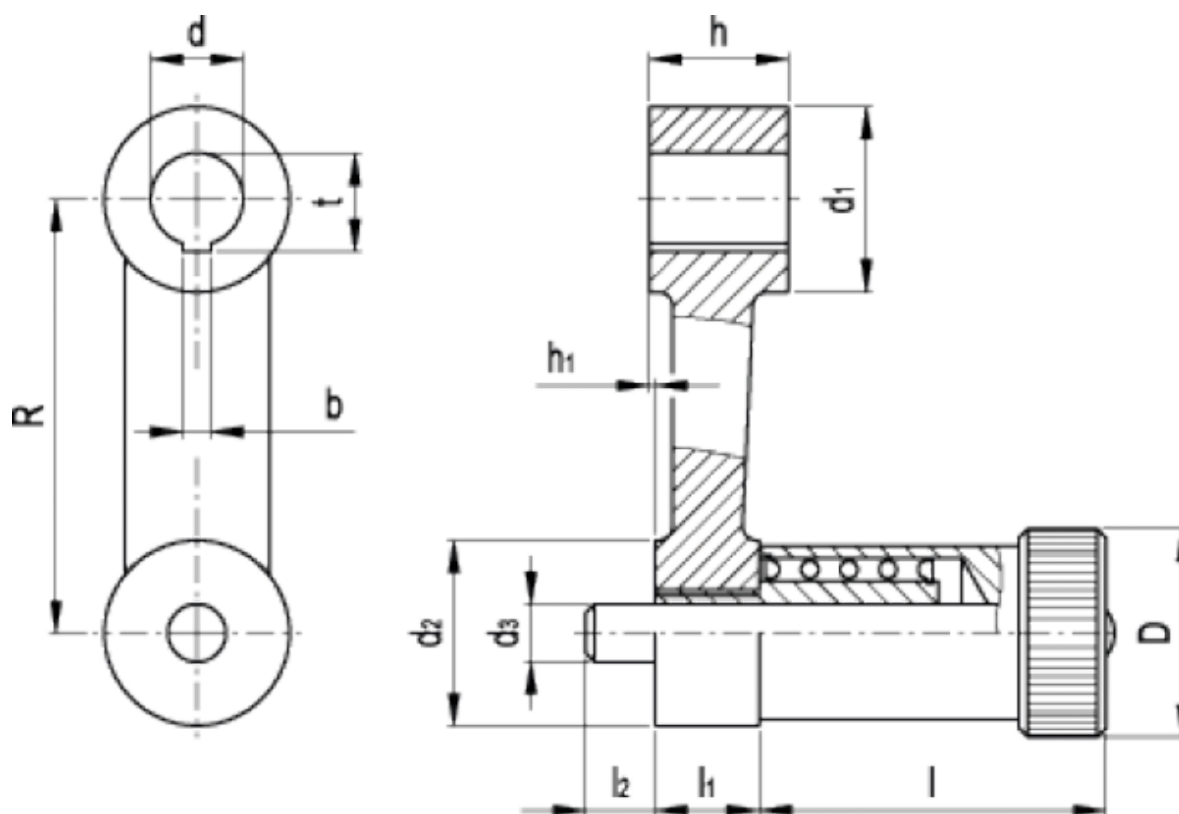

Data Sheet

Article number: 2055875B16
Description: E+G Control levers
GN 558-75-B16

Measures

b P9 =	l = 60
D = 32	l1 = 18
d1 = 32	l2 = 12
d2 = 28	R = 75
d3 = 10	t =
d H7 = 16	
h = 24	
h1 = 1	